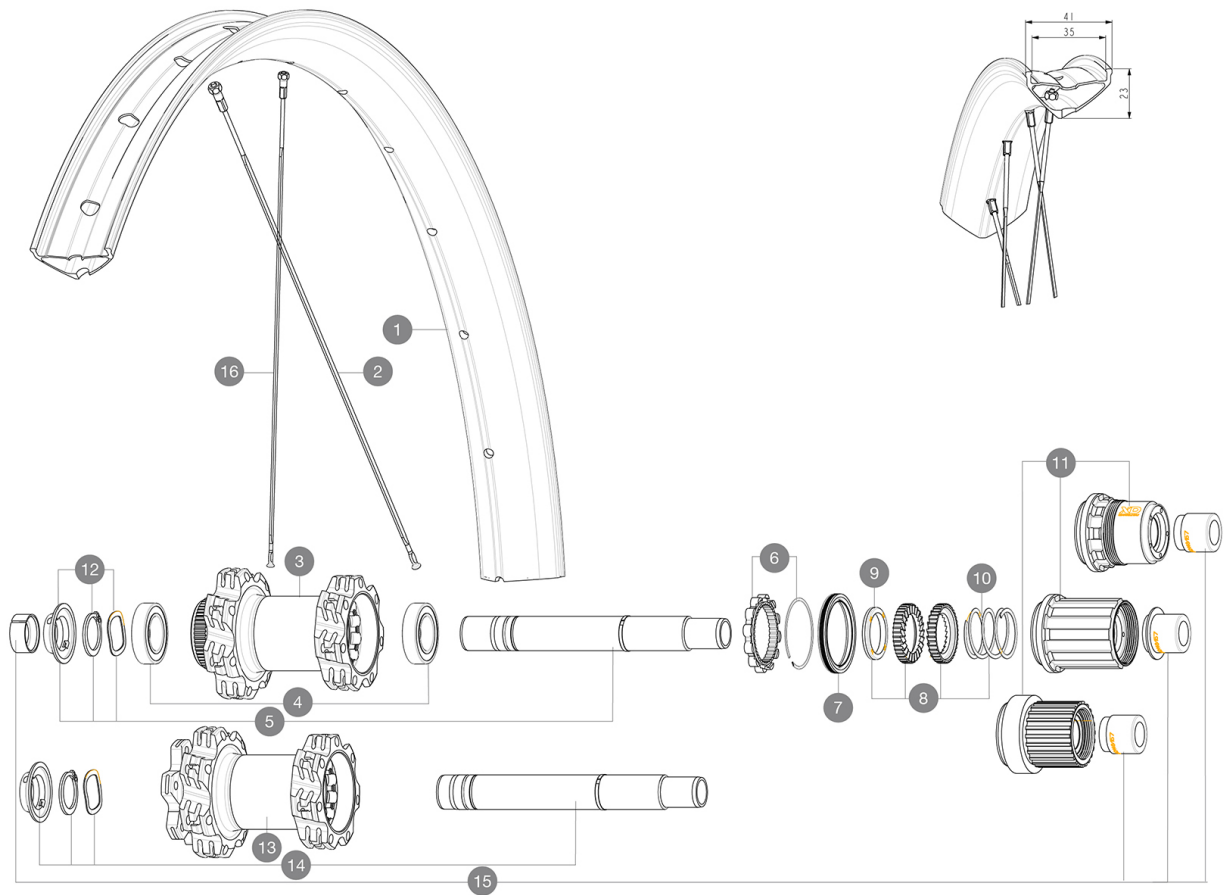

MAVIC E-Deemax 35 27

REFERENCES WHEELS

**RIMS**

&NBSP;:

1	V3766815	Kit Front/Rear rim eDeemax 35 27,5"
	V3710101	40mm UST Tape For 35mm Wide Rims

SPOKES

2	V2389301	Kit 14 Rear Drive Side eDeemax 27,5" flat spoke 284 + nipp
16	V2389401	Kit 14 Rear Non Drive Side eDeemax 27,5" flat spoke 286 + n

HUB SHELLS

3	N/A	HUB BODY
4	M40076	HUB BEARINGS 17x30x7 6903 x 2
5	V2375701	Kit ID360 148 DCL axle with circlip
6	V2252701	KIT ID360 INSERT SHAPED EAR LOBE > 2017
7	V2251601	KIT ID360 SEAL + GREASE
8	V2375201	KIT ID360 24 TEETH 2 RATCHET + MTB SPRING + PAD (specific)
9	V2375401	KIT ID360 MTB 24T 3 NOISE REDUCING PADS
10	V2372901	KIT 3 ID360 MTB SPRINGS
11	V3740101	XD MTB Freewheel Body ID360
11	V3990101	MicroSpline MTB Freewheel Body ID360
11	V3780101	HG9 Alloy MTB Freewheel Body ID360
12	V2373001	KIT ADJUST. SYSTEM QRM AUTO ID360 for 17x30x7 bearing
13	N/A	HUB BODY
14	V2372201	KIT ID360 148 D6T AXLE WITH CLIP
15	V2510701	ID360V2RrAxleAdapt12x142/148

OPTIONS

8	V2372801	KIT ID360 2x40 TEETH RATCHETS + MTB SPRING + GREASE + PAD
----------	----------	---

MAVIC *E-Deemax 35 27*

Specifications

WHEEL WEIGHTS